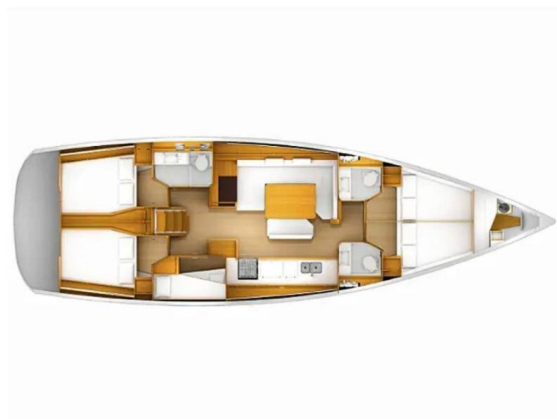

SUN ODYSSEY 509

Evelina (2015)

Sailing yacht Sun Odyssey 509 Evelina, built in 2015 is anchored in the **Corfu, Gouvia Marina, Ionian Islands, Greece**. It has **5 + 1 cabins**, can accommodate **12 people** and has **3 + 1 toilets**. Bed linen and kitchen equipment are included in the price.

Evelina

Production year

2015

Length

50 ft

Cabins

5 + 1

Berths