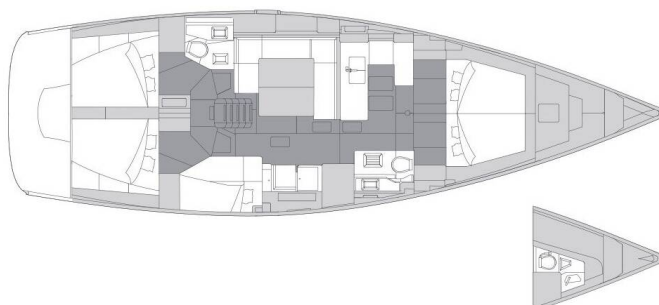

ELAN IMPRESSION 50.1

Seaduction (2024)

Sailing yacht Elan Impression 50.1 Seaduction, built in 2024 is anchored in the **Marina Kastela, Split region, Croatia**. It has **5 cabins**, can accommodate **10 + 2 people** and has **2 toilets**. Bed linen and kitchen equipment are included in the price.

Seaduction

Production year

2024

Length

50 ft

Cabins

5

Berths