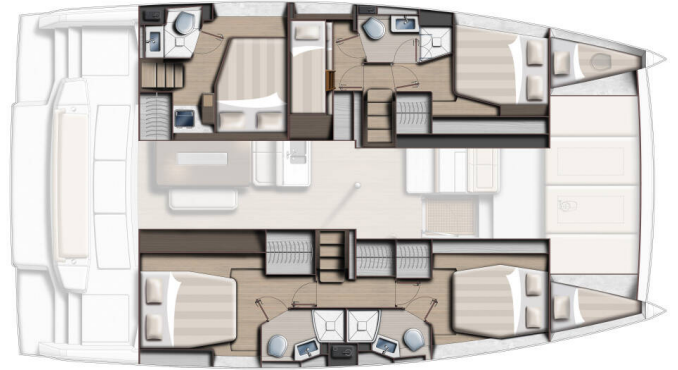

BALI 4.6

Maestro (2024)

Catamaran Bali 4.6 Maestro, built in **2024** is anchored in the **Marina Kastela, Split region, Croatia**. It has **5 + 2 cabins**, can accommodate **10 + 2 people** and has **4 + 1 toilets**. Bed linen and kitchen equipment are included in the price.

Maestro

Production year

2024

Length

47 ft

Cabins

5 + 2

Berths