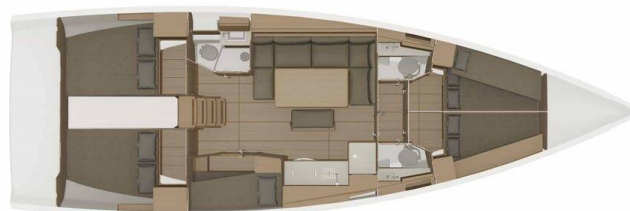

DUFOUR 460 GL

Vellamo (2020)

Sailing yacht Dufour 460 GL Vellamo, built in 2020 is anchored in the **Marina Pirovac, Šibenik region, Croatia**. It has **5 cabins**, can accommodate **10 people** and has **3 toilets**. Bed linen and kitchen equipment are included in the price.