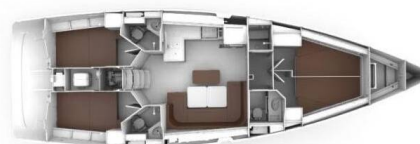

BAVARIA CRUISER 46 STYLE

Cataleya (2024)

Sailing yacht **Bavaria Cruiser 46 Style Cataleya**, built in **2024** is anchored in the **Marina Kornati, Biograd, Zadar region, Croatia**. It has **4 cabins**, can accommodate **8 + 1 people** and has **3 toilets**. Bed linen and kitchen equipment are included in the price.