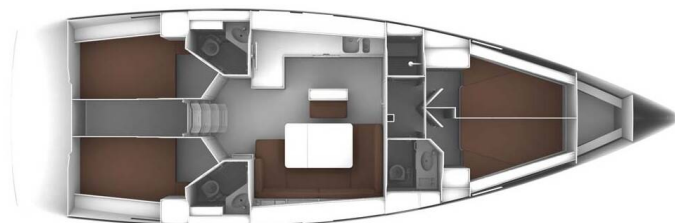

# BAVARIA CRUISER 46 STYLE

Casandra (2024)

Sailing yacht Bavaria Cruiser 46 Style Casandra, built in 2024 is anchored in the **Palma de Mallorca, Real Club Nautico, Balearic Islands, Spain**. It has **4 cabins**, can accommodate **8 + 1 people** and has **3 toilets**. Bed linen and kitchen equipment are included in the price.

**Casandra**

Production year

**2024**

Length

**47 ft**

Cabins

**4**

Berths