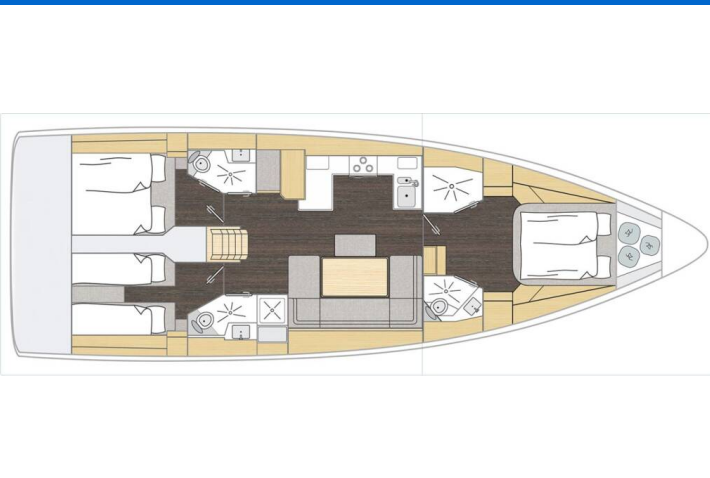

# BAVARIA C46

Lana (2024)

Sailing yacht **Bavaria C46 Lana**, built in **2024** is anchored in the **Marina Kornati, Biograd, Zadar region, Croatia**. It has **3 cabins**, can accommodate **6 + 2 people** and has **3 toilets**. Bed linen and kitchen equipment are included in the price.

**Lana**

Production year

**2024**

Length

**48 ft**

Cabins

**3**

Berths