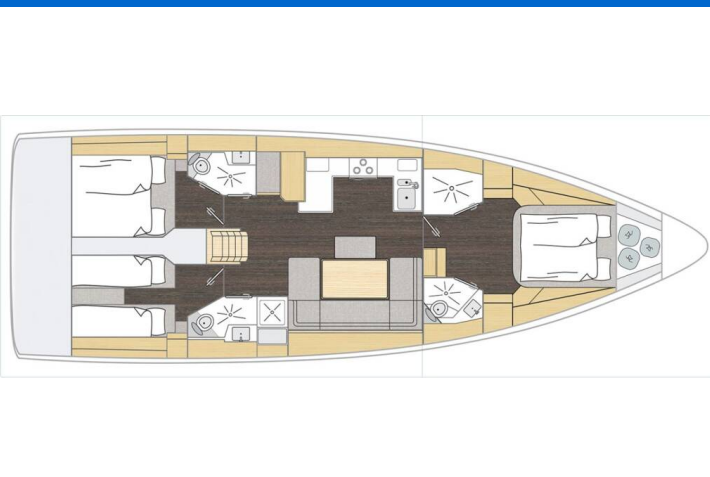

# BAVARIA C46

Lana (2024)

Sailing yacht **Bavaria C46 Lana**, built in **2024** is anchored in the **Marina Kornati, Biograd, Zadar region, Croatia**. It has **3 cabins**, can accommodate **6 + 2 people** and has **3 toilets**. Bed linen and kitchen equipment are included in the price.

**Lana**

Production year

**2024**

Length

**48 ft**

Cabins

**3**

Berths