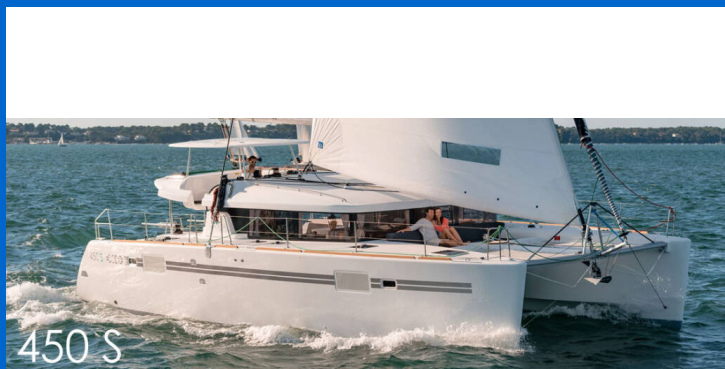

# LAGOON 450 S

Oryx (2017)

Catamaran Lagoon 450 S Oryx, built in 2017 is anchored in the Marina Drage, Zadar region, Croatia. It has 4 + 2 cabins, can accommodate 8 + 2 + 2 people and has 4 toilets. Bed linen and kitchen equipment are included in the price.

## YACHT SPECIFICATIONS

Yacht Base

**Marina Drage, Croatia**

Yacht ID

**6610**

Brands

**Lagoon**

Yacht name