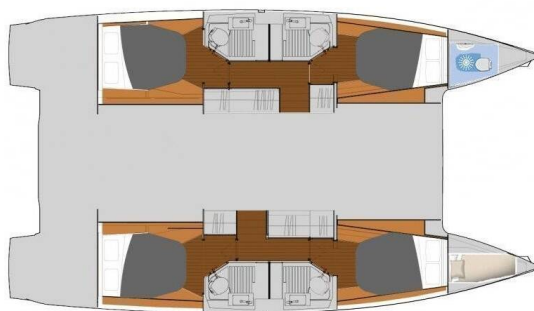

FOUNTAIN PAJOT ASTREA 42

Fortunata (2023)

Catamaran Fountaine Pajot Astrea 42 Fortunata, built in 2023 is anchored in the BVI, Tortola, Ritter House Marina, British Virgin Islands, British Virgin Islands. It has 4 + 1 cabins , can accommodate 8 + 1 people and has 4 toilets. Bed linen and kitchen equipment are included in the price.

YACHT SPECIFICATIONS

Yacht Base

**BVI, Tortola, Ritter House Marina,
British Virgin Islands**

Yacht ID

6602

Brands

Fountaine Pajot

Yacht name

Fortunata

Production year

2023

Length

41 ft

Cabins

4 + 1

Berths

8 + 1

WC

4

Engine

2 x 50 HP

Fuel tank

470 l

WEBSITE

www.plujeme.cz

PHONE

+420 720 755 085

MOBILE

+420 777 170 276

E-MAIL

info@plujeme.cz

PLUJEME RÁDI S.R.O.

Dlouhá 730/35, 11000 Praha 1 – Staré Město, Czech Republic