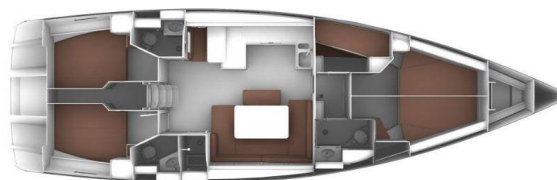

BAVARIA CRUISER 51

Roxane (2015)

Sailing yacht **Bavaria Cruiser 51 Roxane**, built in **2015** is anchored in the **Lefkas main port, Ionian Islands, Greece**. It has **5 cabins**, can accommodate **10 people** and has **4 toilets**. Bed linen and kitchen equipment are included in the price.

Roxane

Production year

2015

Length

51 ft

Cabins

5

Berths