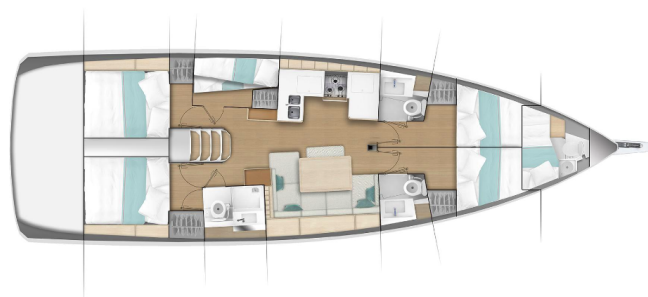

# SUN ODYSSEY 490

Maria (2019)

Sailing yacht Sun Odyssey 490 Maria, built in 2019 is anchored in the **Lefkas main port, Ionian Islands, Greece**. It has **5 + 1 cabins**, can accommodate **10 + 1 + 1 people** and has **4 toilets**. Bed linen and kitchen equipment are included in the price.

**Maria**

Production year

**2019**

Length

**47 ft**

Cabins

**5 + 1**

Berths