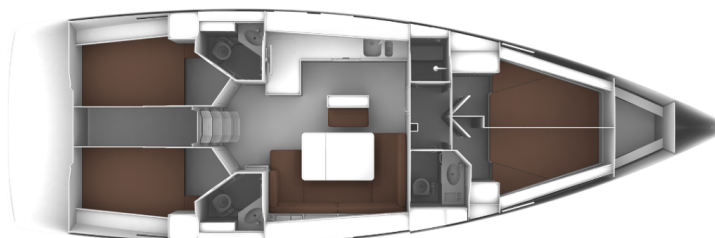

BAVARIA CRUISER 46

Simba (2016)

Sailing yacht **Bavaria Cruiser 46 Simba**, built in **2016** is anchored in the **Fethiye, Ece Saray Marina Resort, Aegean, Turkey**. It has **4 cabins**, can accommodate **8 people** and has **3 toilets**. Bed linen and kitchen equipment are included in the price.