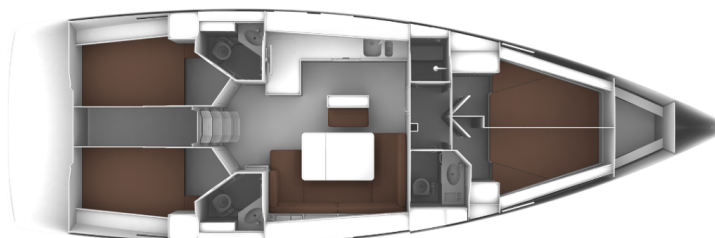

# BAVARIA CRUISER 46

Simba (2016)

Sailing yacht **Bavaria Cruiser 46 Simba**, built in **2016** is anchored in the **Fethiye, Ece Saray Marina Resort, Aegean, Turkey**. It has **4 cabins**, can accommodate **8 people** and has **3 toilets**. Bed linen and kitchen equipment are included in the price.

**Simba**

Production year

**2016**

Length

**47 ft**

Cabins

**4**

Berths