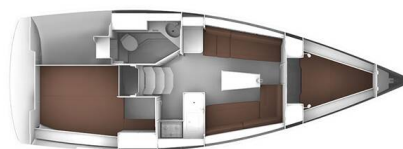

BAVARIA CRUISER 33

Maistros (2013)

Sailing yacht **Bavaria Cruiser 33 Maistros**, built in **2013** is anchored in the **Lefkas main port, Ionian Islands, Greece**. It has **2 cabins**, can accommodate **4 + 1 people** and has **1 toilets**. Bed linen and kitchen equipment are included in the price.