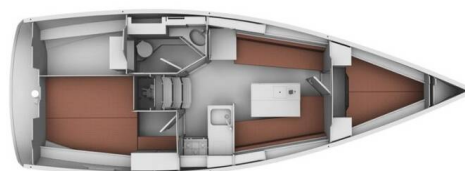

# BAVARIA CRUISER 32

Anemos (2011)

Sailing yacht **Bavaria Cruiser 32 Anemos**, built in **2011** is anchored in the **Lefkas main port, Ionian Islands, Greece**. It has **2 cabins**, can accommodate **4 + 1 people** and has **1 toilets**. Bed linen and kitchen equipment are included in the price.