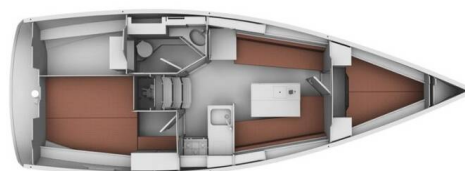

BAVARIA CRUISER 32

Anemos (2011)

Sailing yacht **Bavaria Cruiser 32 Anemos**, built in **2011** is anchored in the **Lefkas main port, Ionian Islands, Greece**. It has **2 cabins**, can accommodate **4 + 1 people** and has **1 toilets**. Bed linen and kitchen equipment are included in the price.