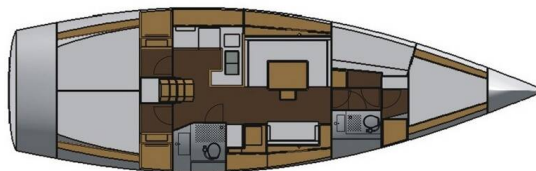

# SALONA 44

Istros (2016)

Sailing yacht **Salona 44 Istros**, built in **2016** is anchored in the **Marina Punat, Krk, Kvarner, Croatia**. It has **4 cabins**, can accommodate **8 + 1 people** and has **1 toilets**. Bed linen and kitchen equipment are included in the price.

**Istros**

Production year

**2016**

Length

**44 ft**

Cabins

**4**

Berths