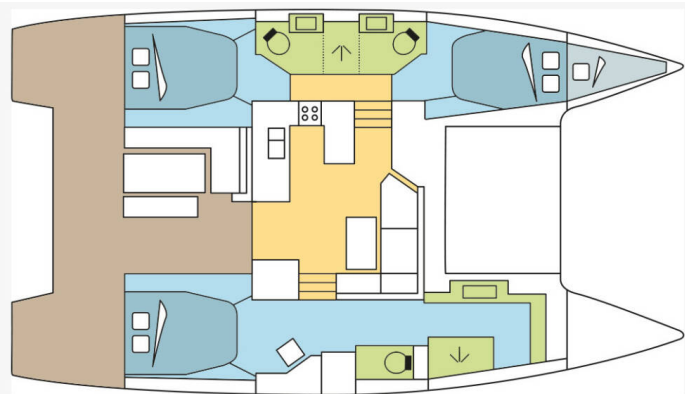

FONTAINE PAJOT ASTREA 42 MAESTRO

Serenity Now (2024)

Catamaran Fountaine Pajot Astrea 42 Maestro Serenity Now, built in 2024 is anchored in the BVI, Tortola, Nanny Cay Marina, British Virgin Islands, British Virgin Islands. It has 3 cabins, can accommodate 6 people and has 3 toilets. Bed linen and kitchen equipment are included in the price.

YACHT SPECIFICATIONS

Yacht Base

**BVI, Tortola, Nanny Cay Marina,
British Virgin Islands**

Yacht ID

6547

Brands

Fountaine Pajot

Yacht name

Serenity Now

Production year

2024

Length

41 ft

Cabins

3

Berths

6

WC

3

Engine

2 x 50 HP

Fuel tank

470 l

WEBSITE

www.plujeme.cz

PHONE

+420 720 755 085

MOBILE

+420 777 170 276

E-MAIL

info@plujeme.cz

PLUJEME RÁDI S.R.O.

Dlouhá 730/35, 11000 Praha 1 – Staré Město, Czech Republic