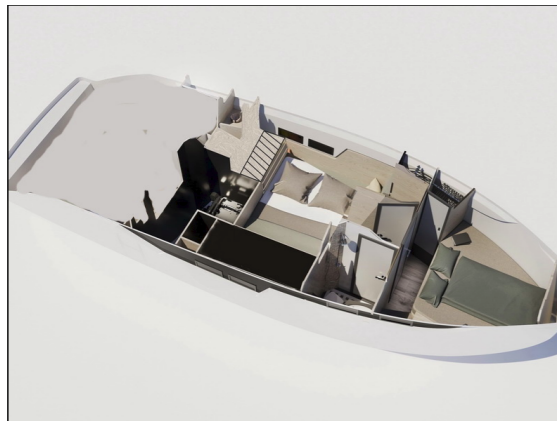

# NIKHEN AQUASUN 34 SEDAN

Lili (2023)

Motor yacht Nikhen Aquasun 34 Sedan Lili, built in 2023 is anchored in the **Trogir, Yachtclub Seget (Marina Baotic), Split region, Croatia**. It has **2 cabins**, can accommodate **4 + 2 people** and has **1 toilets**. Bed linen and kitchen equipment are included in the price.