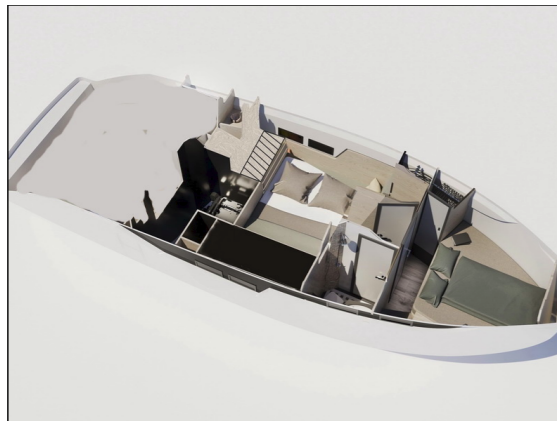

# NIKHEN AQUASUN 34 SEDAN

Lili (2023)

Motor yacht Nikhen Aquasun 34 Sedan Lili, built in 2023 is anchored in the **Trogir, Yachtclub Seget (Marina Baotic), Split region, Croatia**. It has **2 cabins**, can accommodate **4 + 2 people** and has **1 toilets**. Bed linen and kitchen equipment are included in the price.

**Lili**

Production year

**2023**

Length

**34 ft**

Cabins

**2**

Berths