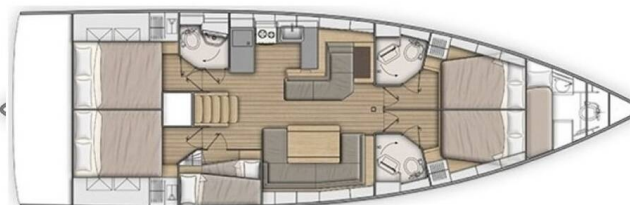

OCEANIS 51.1

Olga (2023)

Sailing yacht Oceanis 51.1 Olga, built in 2023 is anchored in the Athens, Alimos marina, Athens area/Saronic/Peloponese, Greece. It has 6 cabins, can accommodate 11 + 1 people and has 4 toilets. Bed linen and kitchen equipment are included in the price.

Olga

Production year

2023

Length

52 ft

Cabins

6

Berths