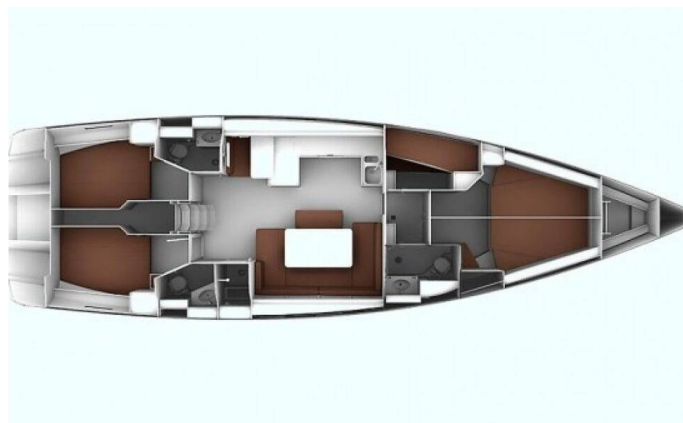

BAVARIA CRUISER 51

Philoctetes (2015)

Sailing yacht **Bavaria Cruiser 51 Philoctetes**, built in **2015** is anchored in the **Athens, Alimos marina, Athens area/Saronic/Peloponese, Greece**. It has **5 cabins**, can accommodate **10 people** and has **3 toilets**. Bed linen and kitchen equipment are included in the price.