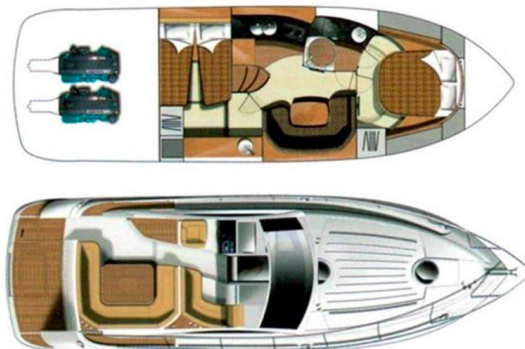

MIRAKUL 30

Max 2 (2020)

Motor boat **Mirakul 30 Max 2**, built in **2020** is anchored in the **Sukosan, D-Marin Dalmacija Marina, Zadar region, Croatia**. It has **2 cabins**, can accommodate **4 + 2 people** and has **1 toilets**. Bed linen and kitchen equipment are included in the price.

Max 2

Production year

2020

Length

32 ft

Cabins

2

Berths