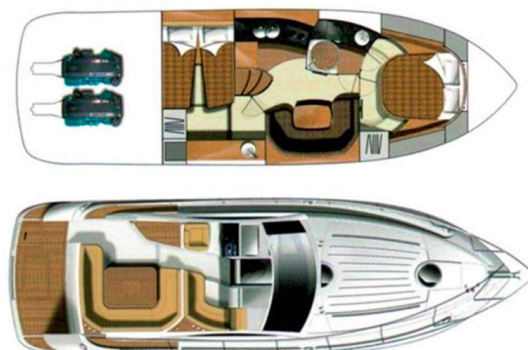

# MIRAKUL 30

Max 1 (2019)

Motor boat **Mirakul 30 Max 1**, built in **2019** is anchored in the **Sukosan, D-Marin Dalmacija Marina, Zadar region, Croatia**. It has **2 cabins**, can accommodate **4 + 2 people** and has **1 toilets**. Bed linen and kitchen equipment are included in the price.

**Max 1**

Production year

**2019**

Length

**32 ft**

Cabins

**2**

Berths