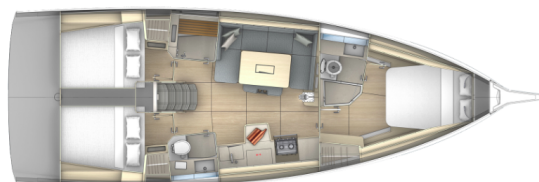

DUFOUR 41

Super Bee (2023)

Sailing yacht Dufour 41 Super Bee, built in 2023 is anchored in the Murter, ACI Marina Jezera, Šibenik region, Croatia. It has 3 cabins, can accommodate 6 + 2 people and has 2 toilets. Bed linen and kitchen equipment are included in the price.

Super Bee

Production year

2023

Length

42 ft

Cabins

3

Berths