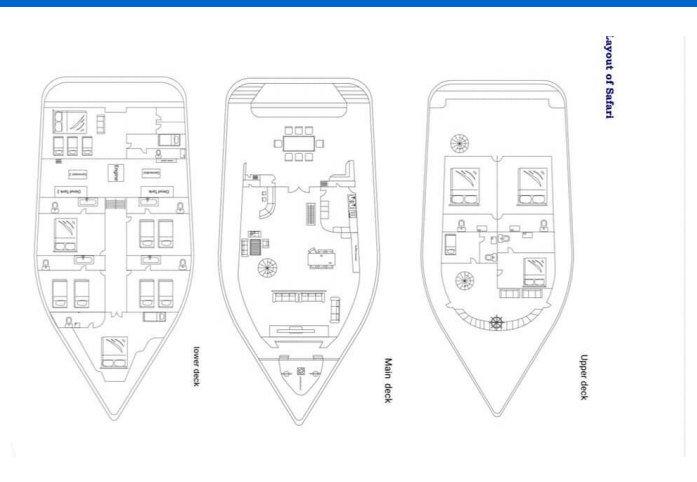

# NORTH SEVEN

North Seven Liveaboard (2021)

**Luxury Charter North Seven North Seven Liveaboard**, built in **2021** is anchored in the **Maldives, Male, Maldives, Maldives**. It has **10 cabins**, can accommodate **21 people** and has **8 toilets**. Bed linen and kitchen equipment are included in the price.

**North Seven Liveaboard**

Production year

**2021**

Length

**98 ft**

Cabins

**10**

Berths