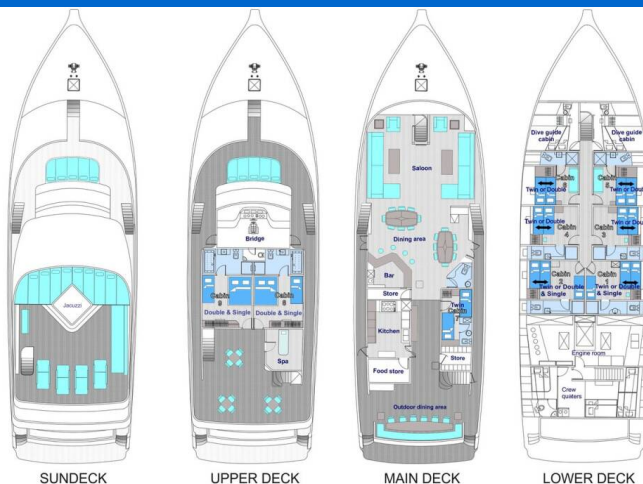

MY HONORS LEGACY

Honors Legacy (2012)

Luxury Charter **MY Honors Legacy Honors Legacy**, built in **2012** is anchored in the **Maldives, Male, Maldives, Maldives**. It has **10 cabins**, can accommodate **22 people** and has **9 toilets**. Bed linen and kitchen equipment are included in the price.

Honors Legacy

Production year

2012

Length

110 ft

Cabins

10

Berths