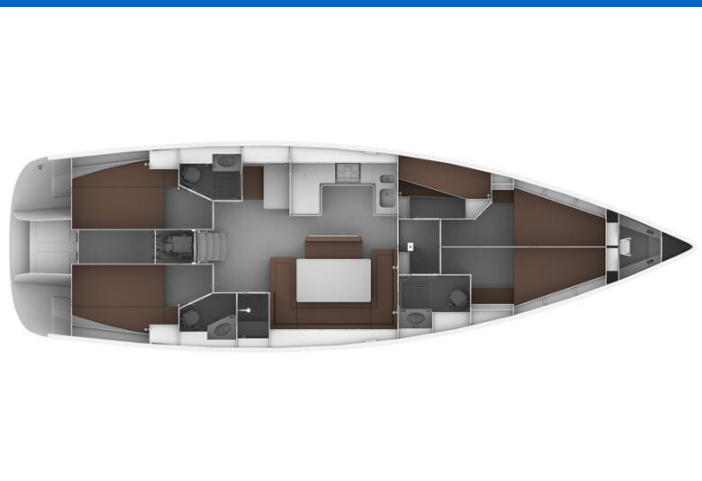

BAVARIA CRUISER 50

Aladar (2013)

Sailing yacht **Bavaria Cruiser 50 Aladar**, built in **2013** is anchored in the **Marina di Scarlino - Follonica, Tuscany, Italy**. It has **5 cabins**, can accommodate **10 + 1 people** and has **3 toilets**. Bed linen and kitchen equipment are included in the price.

Aladar

Production year

2013

Length

51 ft

Cabins

5

Berths