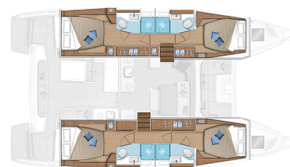

LAGOON 46

Spezielli (2024)

Catamaran Lagoon 46 Spezielli, built in 2024 is anchored in the Mallorca, Porto Colom, Balearic Islands, Spain. It has 4 + 2 cabins, can accommodate 8 + 2 + 2 people and has 4 toilets. Bed linen and kitchen equipment are included in the price.