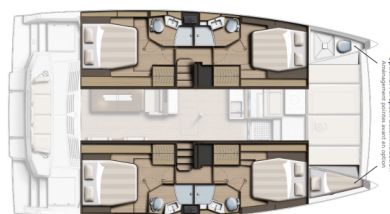

BALI 4.4

Tiraminelli (2023)

Catamaran Bali 4.4 Tiraminelli, built in **2023** is anchored in the **BVI, Tortola, Ritter House Marina, British Virgin Islands, British Virgin Islands**. It has **4 + 1 cabins**, can accommodate **8 + 2 people** and has **5 toilets**. Bed linen and kitchen equipment are included in the price.