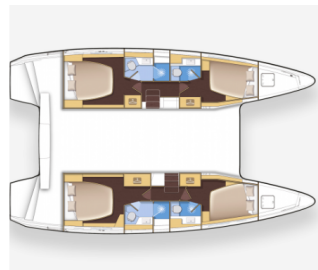

# LAGOON 42

Ivan Nonno (2024)

Catamaran Lagoon 42 Ivan Nonno, built in 2024 is anchored in the **Göcek, Aegean, Turkey**. It has **4 + 2 cabins**, can accommodate **8 + 2 people** and has **4 toilets**. Bed linen and kitchen equipment are included in the price.

## YACHT SPECIFICATIONS

Yacht Base  
**Göcek, Turkey**

Yacht ID  
**6477**

Brands  
**Lagoon**

Yacht name  
**Ivan Nonno**

Production year  
**2024**

Length  
**42 ft**

Cabins  
**4 + 2**