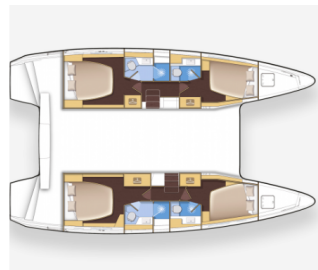

LAGOON 42

Ivan Nonno (2024)

Catamaran Lagoon 42 Ivan Nonno, built in 2024 is anchored in the **Göcek, Aegean, Turkey**. It has **4 + 2 cabins**, can accommodate **8 + 2 people** and has **4 toilets**. Bed linen and kitchen equipment are included in the price.

YACHT SPECIFICATIONS

Yacht Base
Göcek, Turkey

Yacht ID
6477

Brands
Lagoon

Yacht name
Ivan Nonno

Production year
2024

Length
42 ft

Cabins
4 + 2