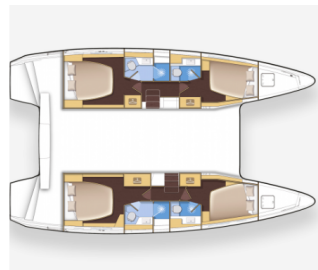

LAGOON 42

Ayza (2024)

Catamaran Lagoon 42 Ayza, built in 2024 is anchored in the Göcek, Aegean, Turkey. It has 4 + 2 cabins, can accommodate 8 + 2 people and has 4 toilets. Bed linen and kitchen equipment are included in the price.

YACHT SPECIFICATIONS

Yacht Base
Göcek, Turkey

Yacht ID
6475

Brands
Lagoon

Yacht name
Ayza

Production year
2024

Length
42 ft

Cabins
4 + 2