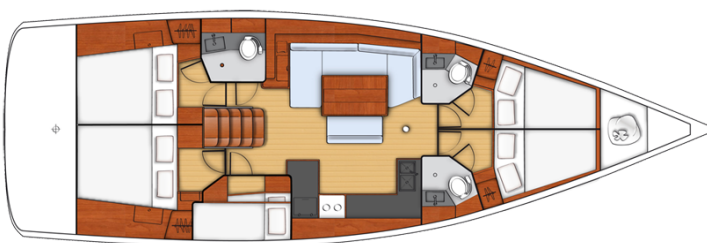

OCEANIS 48

Anthea (2015)

Sailing yacht Oceanis 48 Anthea, built in 2015 is anchored in the Marina di Scarlino - Follonica, Tuscany, Italy. It has 5 cabins, can accommodate 10 + 2 people and has 3 toilets. Bed linen and kitchen equipment are included in the price.

Anthea

Production year

2015

Length

48 ft

Cabins

5

Berths