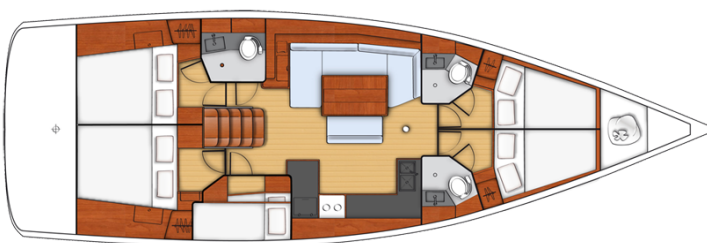

# OCEANIS 48

Anthea (2015)

Sailing yacht Oceanis 48 Anthea, built in 2015 is anchored in the Marina di Scarlino - Follonica, Tuscany, Italy. It has 5 cabins, can accommodate 10 + 2 people and has 3 toilets. Bed linen and kitchen equipment are included in the price.

**Anthea**

Production year

**2015**

Length

**48 ft**

Cabins

**5**

Berths