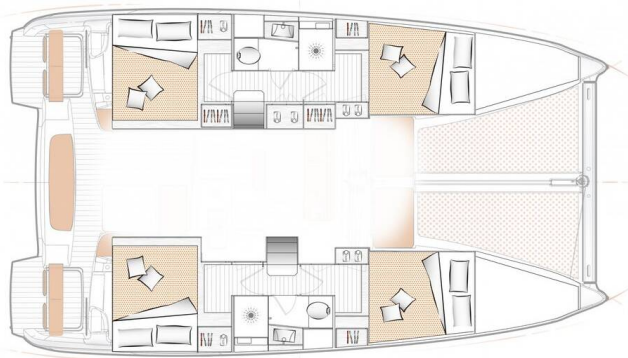

EXCESS 11

Lizzy (2020)

Catamaran **Excess 11 Lizzy**, built in **2020** is anchored in the **Fethiye, Ece Saray Marina Resort, Aegean, Turkey**. It has **4 + 2 cabins**, can accommodate **8 + 2 people** and has **2 + 1 toilets**. Bed linen and kitchen equipment are included in the price.

Lizzy

Production year

2020

Length

37 ft

Cabins

4 + 2

Berths