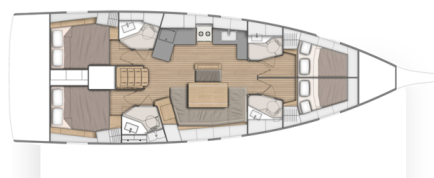

# OCEANIS 46.1

Nagia (2020)

Sailing yacht **Oceanis 46.1 Nagia**, built in **2020** is anchored in the **Athens, Alimos marina, Athens area/Saronic/Peloponese, Greece**. It has **4 cabins**, can accommodate **8 + 2 people** and has **4 toilets**. Bed linen and kitchen equipment are included in the price.