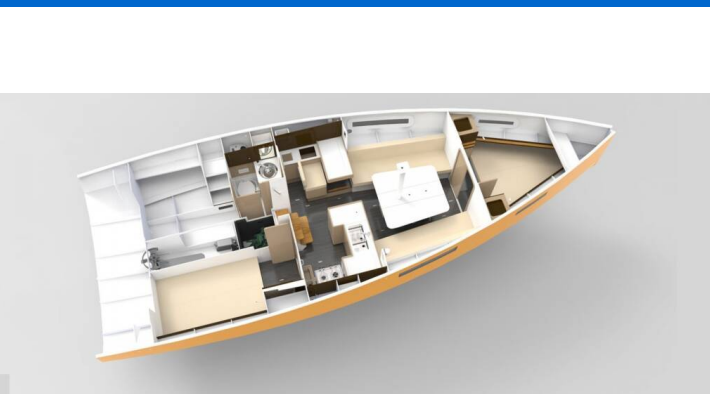

RM 1070

Xavier (2017)

Sailing yacht **RM 1070 Xavier**, built in **2017** is anchored in the **French Atlantic, La Rochelle, Poitou-Charentes, France**. It has **2 cabins**, can accommodate **4 + 2 people** and has **1 toilets**. Bed linen and kitchen equipment are included in the price.

Xavier

Production year

2017

Length

38 ft

Cabins

2

Berths