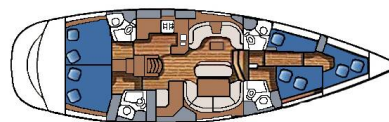

SUN ODYSSEY 54 DS

Macchiato (2009)

Sailing yacht Sun Odyssey 54 DS Macchiato, built in 2009 is anchored in the Marina Betina, Murter, Šibenik region, Croatia . It has 5 cabins, can accommodate 10 + 2 people and has 4 toilets. Bed linen and kitchen equipment are included in the price.

Macchiato

Production year

2009

Length

55 ft

Cabins

5

Berths