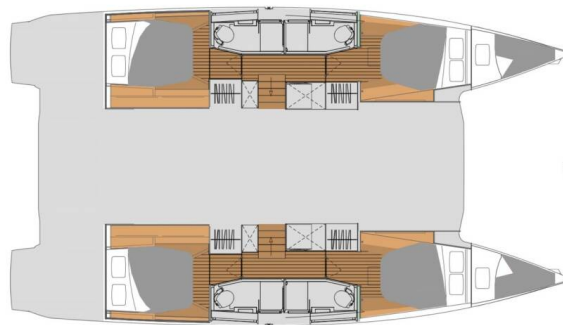

# FONTAINE PAJOT ELBA 45

Shavasan (2022)

Catamaran **Fountaine Pajot Elba 45 Shavasan**, built in **2022** is anchored in the **Phuket, Yacht Haven Marina, Phuket, Thailand**. It has **4 + 2 cabins**, can accommodate **8 + 2 people** and has **4 toilets**. Bed linen and kitchen equipment are included in the price.

**Shavasan**

Production year

**2022**

Length

**44 ft**

Cabins

**4 + 2**

Berths