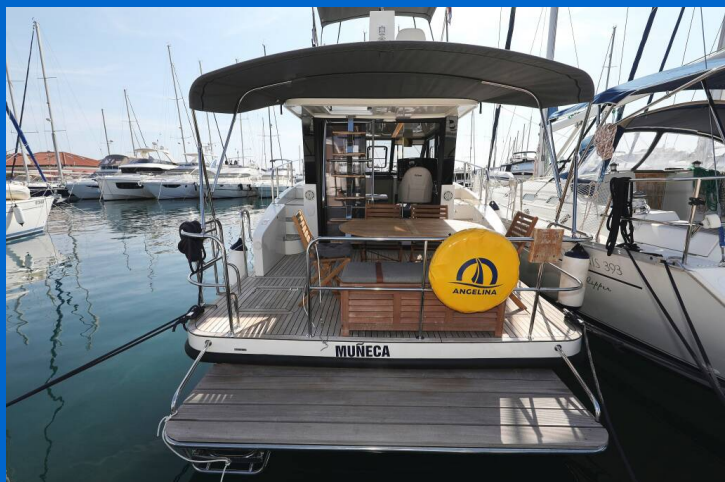

# FUTURA 40 GRAND HORIZON

Muneca (2020)

Motor yacht Futura 40 Grand Horizon Muneca, built in 2020 is anchored in the ACI Marina Vodice, Šibenik region, Croatia. It has **3 cabins**, can accommodate **6 people** and has **3 toilets**. Bed linen and kitchen equipment are included in the price.

## YACHT SPECIFICATIONS

Yacht Base

**ACI Marina Vodice, Croatia**

Yacht ID

**6405**

Brands

**Cobra Yachts**

Yacht name