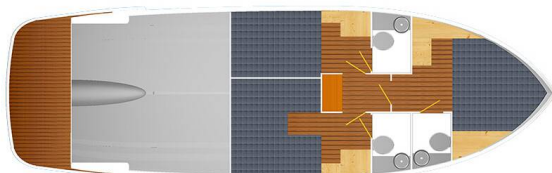

# FUTURA 40 GRAND HORIZON

Muneca (2020)

Motor yacht Futura 40 Grand Horizon Muneca, built in 2020 is anchored in the ACI Marina Vodice, Šibenik region, Croatia. It has **3 cabins**, can accommodate **6 people** and has **3 toilets**. Bed linen and kitchen equipment are included in the price.