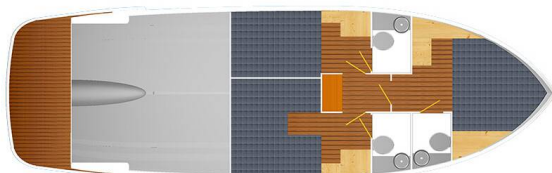

FUTURA 40 GRAND HORIZON

Batu (2019)

Motor yacht Futura 40 Grand Horizon Batu, built in 2019 is anchored in the ACI Marina Vodice, Šibenik region, Croatia. It has **3 cabins**, can accommodate **6 people** and has **3 toilets**. Bed linen and kitchen equipment are included in the price.