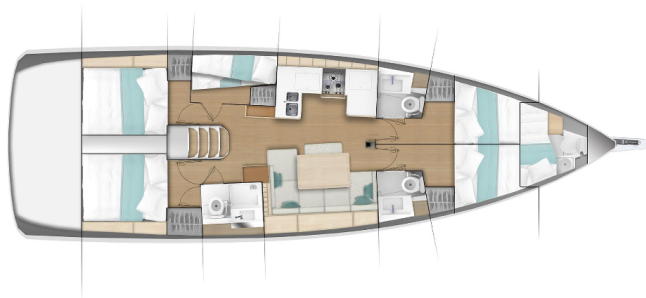

SUN ODYSSEY 490

Nonna (2019)

Sailing yacht Sun Odyssey 490 Nonna, built in 2019 is anchored in the **Marina Mandalina, Sibenik, Šibenik region, Croatia**. It has **5 + 1 cabins**, can accommodate **10 + 2 + 1 people** and has **5 toilets**. Bed linen and kitchen equipment are included in the price.