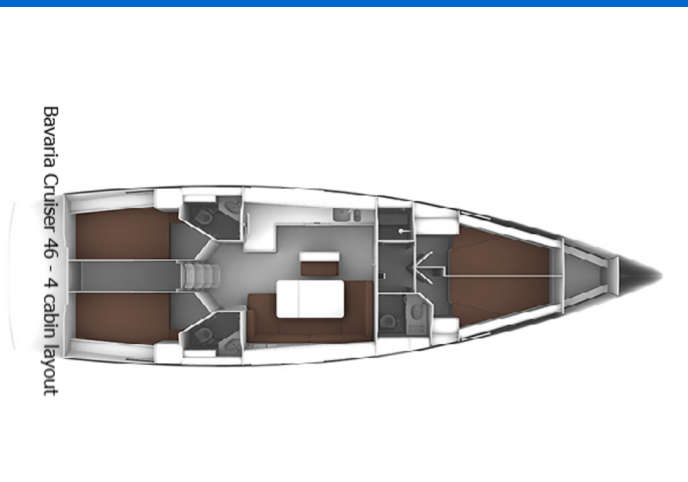

# BAVARIA CRUISER 46

Slovenska 4 (2023)

Sailing yacht **Bavaria Cruiser 46 Slovenska 4**, built in **2023** is anchored in the **ACI Marina Split, Split region, Croatia**. It has **3 + 1 cabins**, can accommodate **6 + 1 + 2 people** and has **3 toilets**. Bed linen and kitchen equipment are included in the price.

## YACHT SPECIFICATIONS

Yacht Base

**ACI Marina Split, Croatia**

Yacht ID

**6357**

Brands

**Bavaria**

Yacht name

**Slovenska 4**

Production year

**2023**

Length

**47 ft**

Cabins

**3 + 1**

Berths