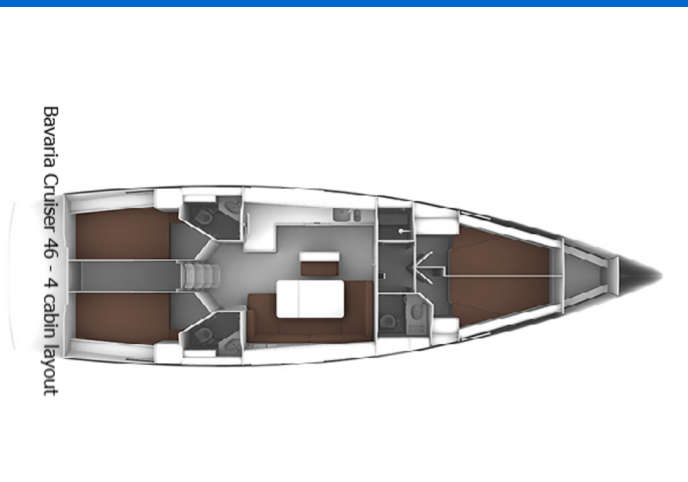

BAVARIA CRUISER 46

Slovenska 4 (2023)

Sailing yacht **Bavaria Cruiser 46 Slovenska 4**, built in **2023** is anchored in the **ACI Marina Split, Split region, Croatia**. It has **3 + 1 cabins**, can accommodate **6 + 1 + 2 people** and has **3 toilets**. Bed linen and kitchen equipment are included in the price.

YACHT SPECIFICATIONS

Yacht Base

ACI Marina Split, Croatia

Yacht ID

6357

Brands

Bavaria

Yacht name

Slovenska 4

Production year

2023

Length

47 ft

Cabins

3 + 1

Berths