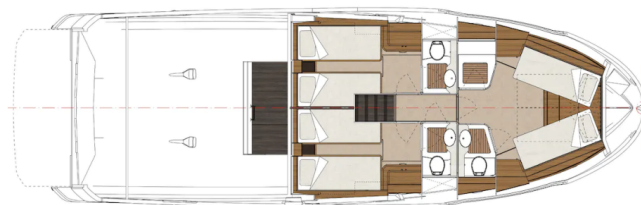

GREENLINE 48

Kim (2017)

Motor yacht Greenline 48 Kim, built in 2017 is anchored in the Troia Marina, Grandola, Portugal. It has 3 cabins, can accommodate 6 + 1 people and has 3 toilets. Bed linen and kitchen equipment are included in the price.

YACHT SPECIFICATIONS

Yacht Base

Troia Marina, Portugal

Yacht ID

6343

Brands

Greenline

Yacht name

Kim

Production year

2017

Length

49 ft

Cabins

3

Berths

6 + 1

Max Persons

10

WC

3

Engine

2 x 320 HP

Fuel tank

1500 l

WEBSITE

www.plujeme.cz

PHONE

+420 720 755 085

MOBILE

+420 777 170 276

E-MAIL

info@plujeme.cz

PLUJEME RÁDI S.R.O.

Dlouhá 730/35, 11000 Praha 1 – Staré Město, Czech Republic