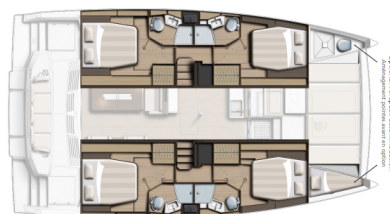

BALI 4.4

Maritina (2023)

Catamaran Bali 4.4 Maritina, built in **2023** is anchored in the **Paros, Cyclades, Greece**. It has **4 + 1 cabins**, can accommodate **10 people** and has **4 toilets**. Bed linen and kitchen equipment are included in the price.

Maritina

Production year

2023

Length

44 ft

Cabins

4 + 1

Berths