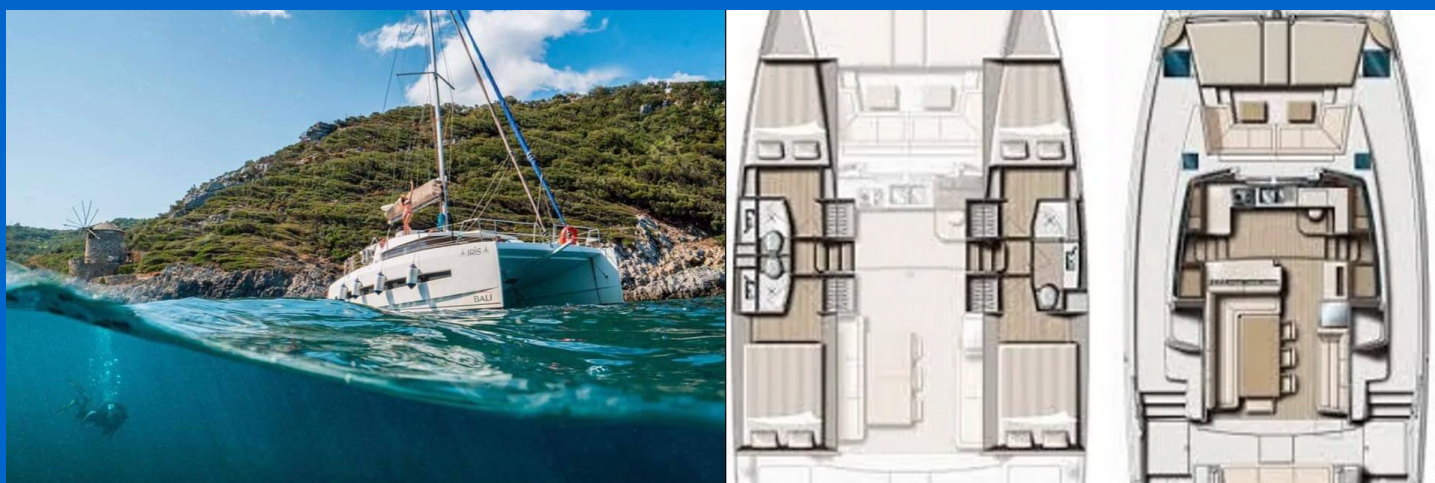

BALI 4.1

Iris (2019)

Catamaran Bali 4.1 Iris, built in **2019** is anchored in the **Volos, Skiathos/Sporades, Volos, Greece**. It has **4 + 1 cabins**, can accommodate **8 + 2 + 1 people** and has **3 toilets**. Bed linen and kitchen equipment are included in the price.

YACHT SPECIFICATIONS

Yacht Base

Volos, Greece

Yacht ID

6332

Brands

Catana

Yacht name