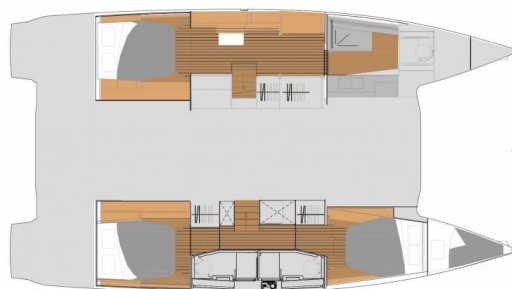

FOUNTAIN PAJOT ELBA 45

Dreamcatcher (2021)

Catamaran Fountaine Pajot Elba 45 Dreamcatcher, built in 2021 is anchored in the Trogir, Yachtclub Seget (Marina Baotić), Split region, Croatia. It has 3 + 1 cabins, can accommodate 6 + 1 + 1 people and has 3 toilets. Bed linen and kitchen equipment are included in the price.

YACHT SPECIFICATIONS

Yacht Base

Trogir, Yachtclub Seget (Marina Baotić), Croatia

Yacht ID

6317

Brands

Fountaine Pajot

Yacht name

Dreamcatcher

Production year

2021

Length

44 ft

Cabins

3 + 1

Berths

6 + 1 + 1

WC

3

Engine

2 x 60 HP

Fuel tank

01

WEBSITE

www.plujeme.cz

PHONE

+420 720 755 085

MOBILE

+420 777 170 276

E-MAIL

info@plujeme.cz

PLUJEME RÁDI S.R.O.

Dlouhá 730/35, 11000 Praha 1 – Staré Město, Czech Republic