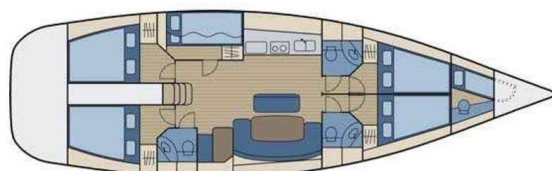

CYCLADES 50.5

Quadriga II (2009)

Sailing yacht **Cyclades 50.5 Quadriga II**, built in **2009** is anchored in the **Port of Avdira, East Macedonia and Thrace, Greece**. It has **4 + 1 cabins**, can accommodate **8 + 1 people** and has **3 toilets**. Bed linen and kitchen equipment are included in the price.