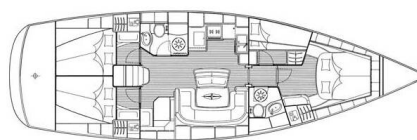

# BAVARIA 46 CRUISER

Chronos (2006)

Sailing yacht **Bavaria 46 Cruiser Chronos**, built in **2006** is anchored in the **Port of Avdira, East Macedonia and Thrace, Greece**. It has **4 cabins**, can accommodate **8 people** and has **2 toilets**. Bed linen and kitchen equipment are included in the price.