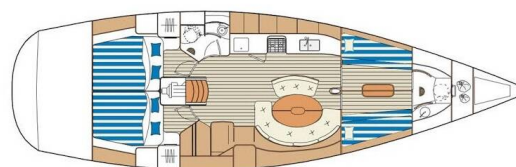

FIRST 47.7

First Class 2 (2003)

Sailing yacht **First 47.7 First Class 2**, built in **2003** is anchored in the **Marina Betina, Murter, Šibenik region, Croatia**. It has **4 cabins**, can accommodate **8 + 1 people** and has **2 toilets**. Bed linen and kitchen equipment are included in the price.

YACHT SPECIFICATIONS

Yacht Base

Marina Betina, Murter, Croatia

Yacht ID

630

Brands

Beneteau

Yacht name