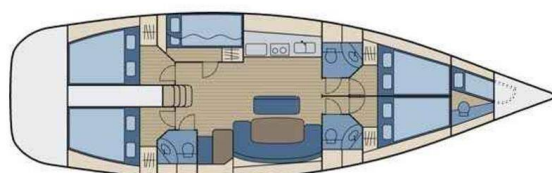

# BAVARIA 36

Arcobaleno (2004)

Sailing yacht **Bavaria 36 Arcobaleno**, built in **2004** is anchored in the **Port of Avdira, East Macedonia and Thrace, Greece**. It has **4 cabins**, can accommodate **8 people** and has **2 toilets**. Bed linen and kitchen equipment are included in the price.