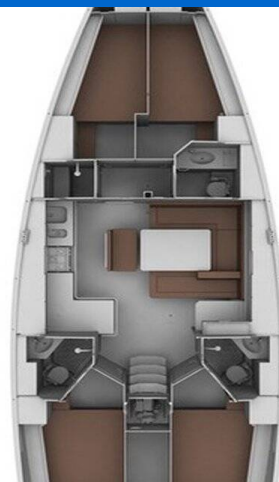

BAVARIA CRUISER 45

Aquaholic (2013)

Sailing yacht **Bavaria Cruiser 45 Aquaholic**, built in **2013** is anchored in the **Fethiye, Yacht Club Mai, Aegean, Turkey**. It has **4 cabins**, can accommodate **8 people** and has **3 toilets**. Bed linen and kitchen equipment are included in the price.

Aquaholic

Production year

2013

Length

47 ft

Cabins

4

Berths