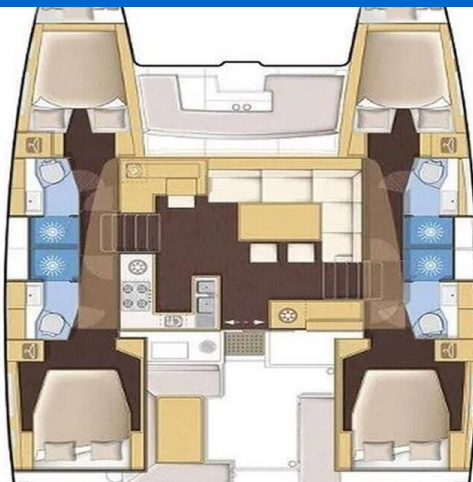

LAGOON 410 S2

Aloha (2005)

Catamaran Lagoon 410 S2 Aloha, built in 2005 is anchored in the Fethiye, Yacht Club Mai, Aegean, Turkey. It has 4 + 1 cabins, can accommodate 8 people and has 4 toilets. Bed linen and kitchen equipment are included in the price.

Aloha

Production year

2005

Length

41 ft

Cabins

4 + 1

Berths