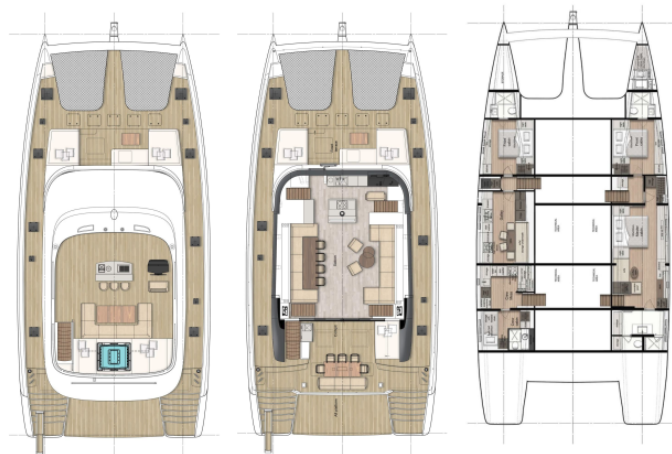

# SUNREEF 80

Nala One (2019)

Catamaran Sunreef 80 Nala One, built in 2019 is anchored in the **Split, West Coast (Zapadna obala), Split region, Croatia**. It has **3 + 3 cabins**, can accommodate **6 + 4 people** and has **3 toilets**. Bed linen and kitchen equipment are included in the price.

**Nala One**

Production year

**2019**

Length

**79 ft**

Cabins

**3 + 3**

Berths

**6 + 4**

Max Persons

**6**

WC

**3**

Engine

**1 x 280 HP**

Fuel tank